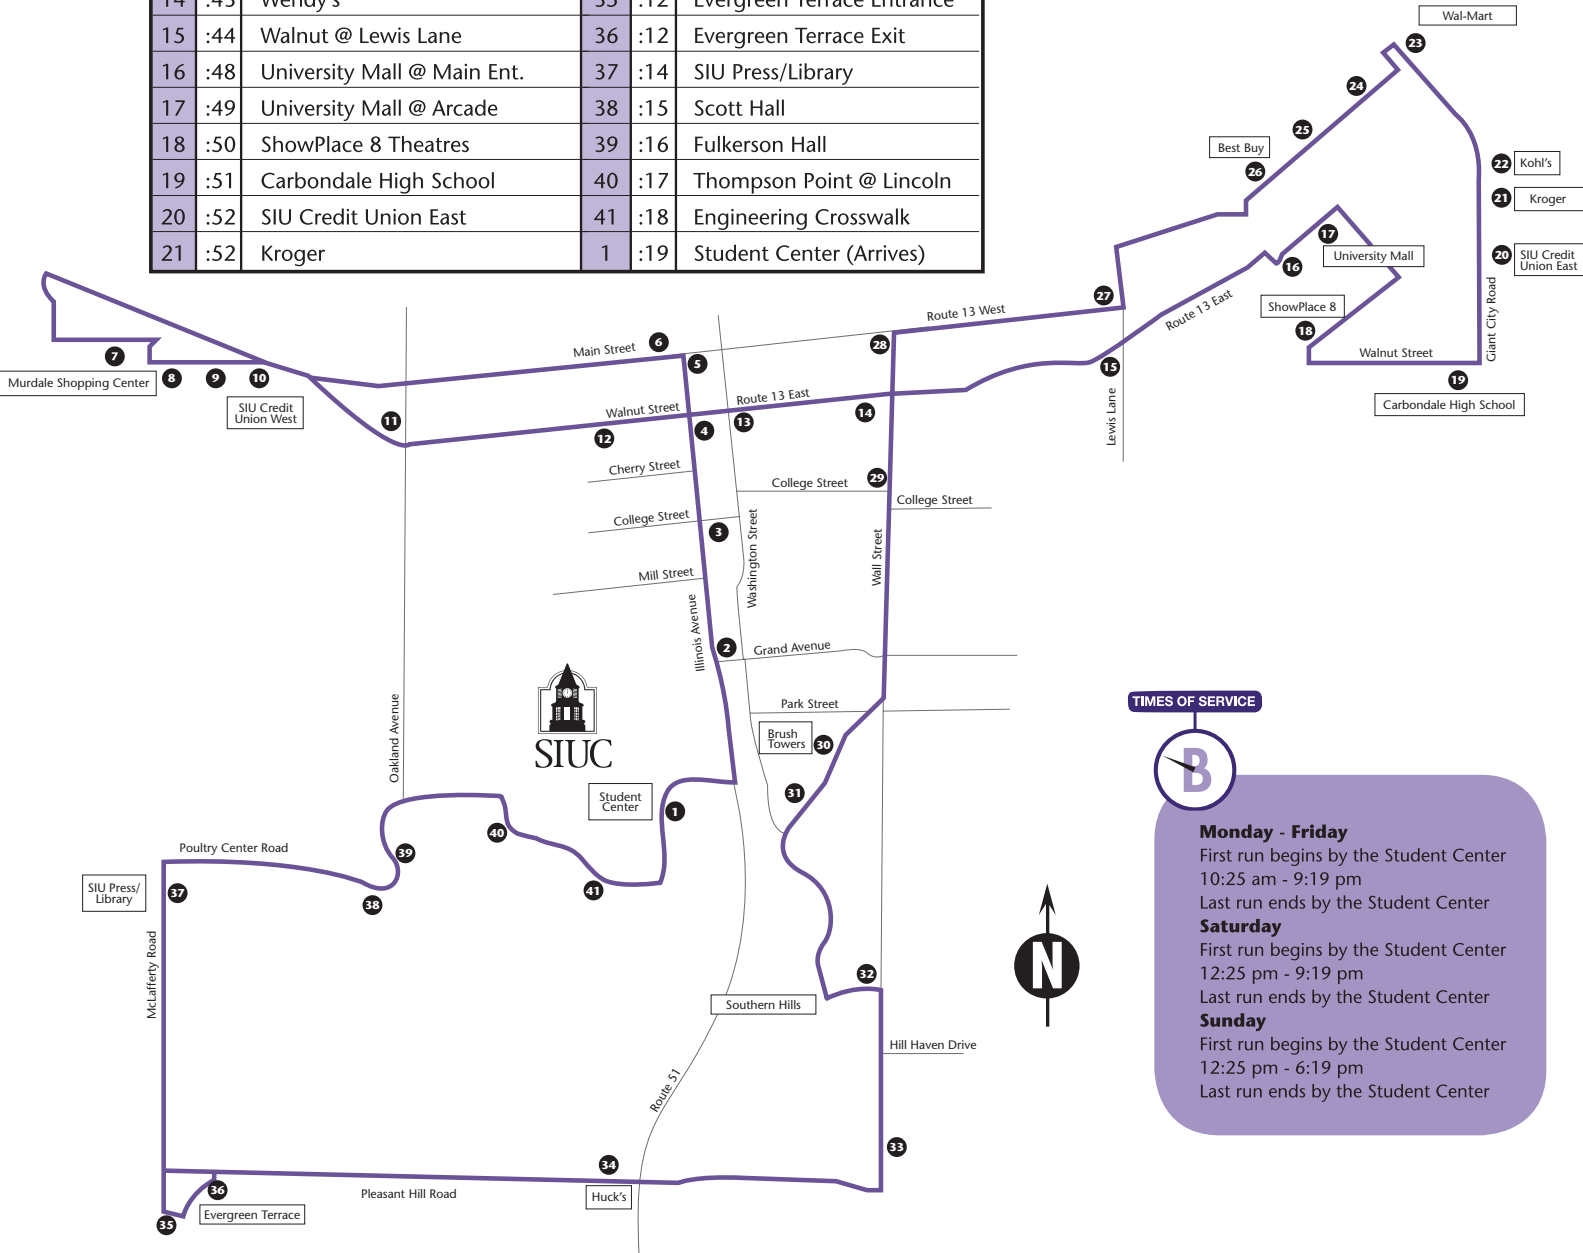

Break Route

DOWNTOWN/MURDALE/UNIVERSITY MALL (7 DAYS A WEEK DURING BREAKS)

STOP NO./MINUTE OF HOUR/LOCATION

1	:25	Student Center (Departs)	22	:52	Kohl's
2	:26	Saluki Plaza	23	:55	Wal-Mart
3	:27	Illinois @ Freeman	24	:56	University 8 Theatres
4	:28	Amtrak Station	25	:57	Shoe Carnival
5	:29	Illinois @ Monroe	26	:58	Best Buy/Dick's Sporting Goods
6	:30	American Baptist Student House	27	:00	Hobby Lobby
7	:36	Larry's House of Cakes	28	:01	North of Walgreens
8	:37	Old West Main @ Glenview	29	:02	Saluki Apartments
9	:37	Old West Main Apartments	30	:04	Logan @ Park
10	:38	SIU Credit Union West	31	:04	Boomer Hall (Lot 35)
11	:39	Schnucks	32	:06	Southern Hills (Lot 27)
12	:40	Walnut @ Poplar	33	:07	Wall @ Pleasant Hill Road
13	:42	Walnut @ Marion	34	:09	Huck's @ Route 51
14	:43	Wendy's	35	:12	Evergreen Terrace Entrance
15	:44	Walnut @ Lewis Lane	36	:12	Evergreen Terrace Exit
16	:48	University Mall @ Main Ent.	37	:14	SIU Press/Library
17	:49	University Mall @ Arcade	38	:15	Scott Hall
18	:50	ShowPlace 8 Theatres	39	:16	Fulkerson Hall
19	:51	Carbondale High School	40	:17	Thompson Point @ Lincoln
20	:52	SIU Credit Union East	41	:18	Engineering Crosswalk
21	:52	Kroger	1	:19	Student Center (Arrives)

Note

- Partially funded by the City of Carbondale

TIMES OF SERVICE

Monday - Friday

First run begins by the Student Center
10:25 am - 9:19 pm
Last run ends by the Student Center

Saturday

First run begins by the Student Center
12:25 pm - 9:19 pm
Last run ends by the Student Center

Sunday

First run begins by the Student Center
12:25 pm - 6:19 pm
Last run ends by the Student Center